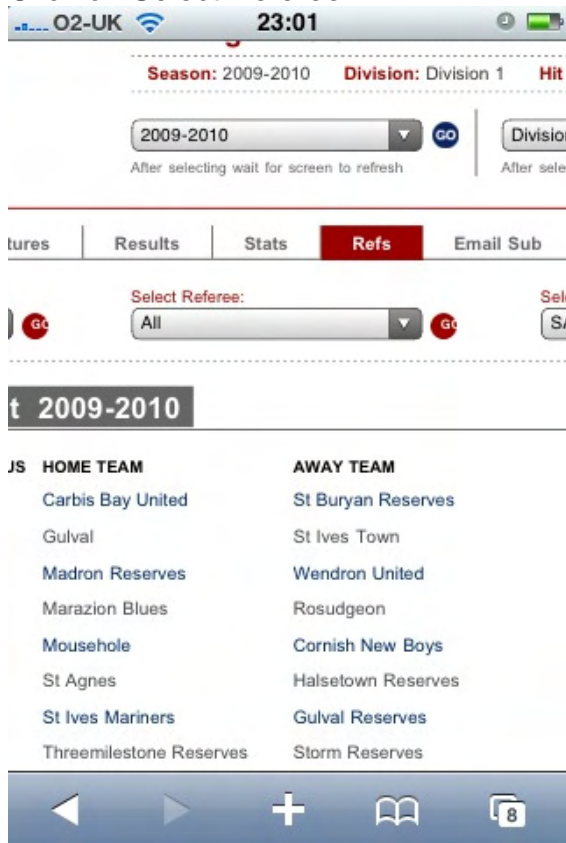

Click on Select Referee