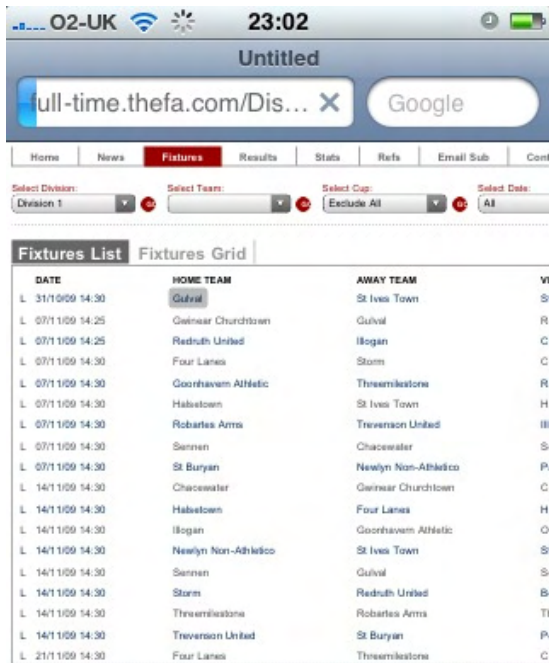

## Referees

Choose the Refs heading in the middle of the page.

Click on Select Referee

A list will appear – it will be next to the select referee box (Not shown)  
 Click on your name on the list and your games will come up in the window below.

## Clubs

There are number of different ways. You can click on fixtures

then click on your fixture

and the ref is shown on the next page on the left.