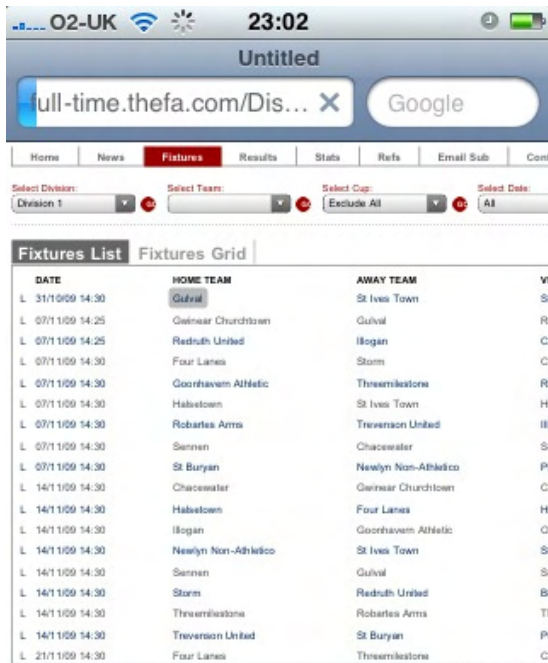

then click on your fixture