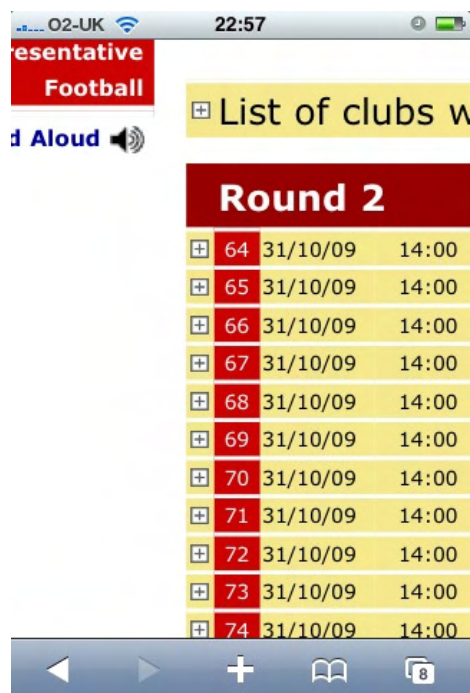

Click on the cup you are looking for in the middle of the next page

Click on Fixtures

Click on the plus sign on the left of each fixture to find out more information including the referee.