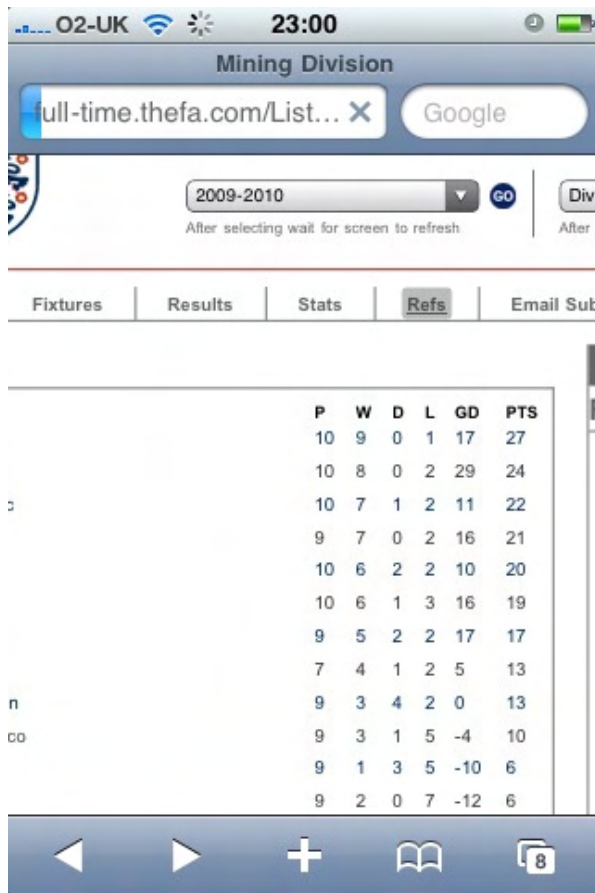

Click on Select Referee