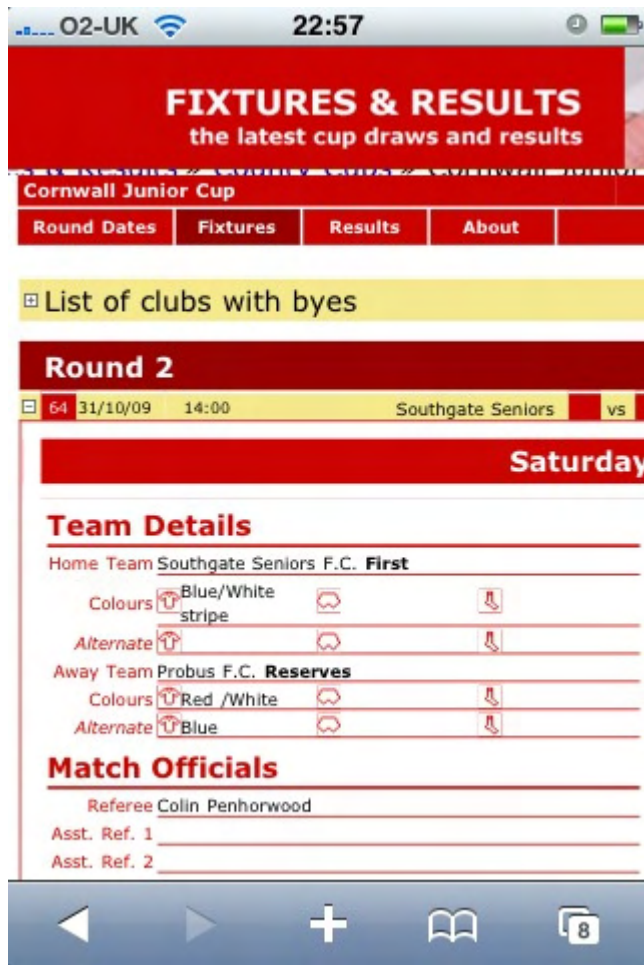

## Guide to Finding Referees and Fixtures on League and County Websites and Referee Appointments Officers

County Website [www.cornwallfa.com](http://www.cornwallfa.com)

Choose all the county cups from the top paragraph.

Click on the cup you are looking for in the middle of the next page

Click on Fixtures

Click on the plus sign on the left of each fixture to find out more information including the referee.