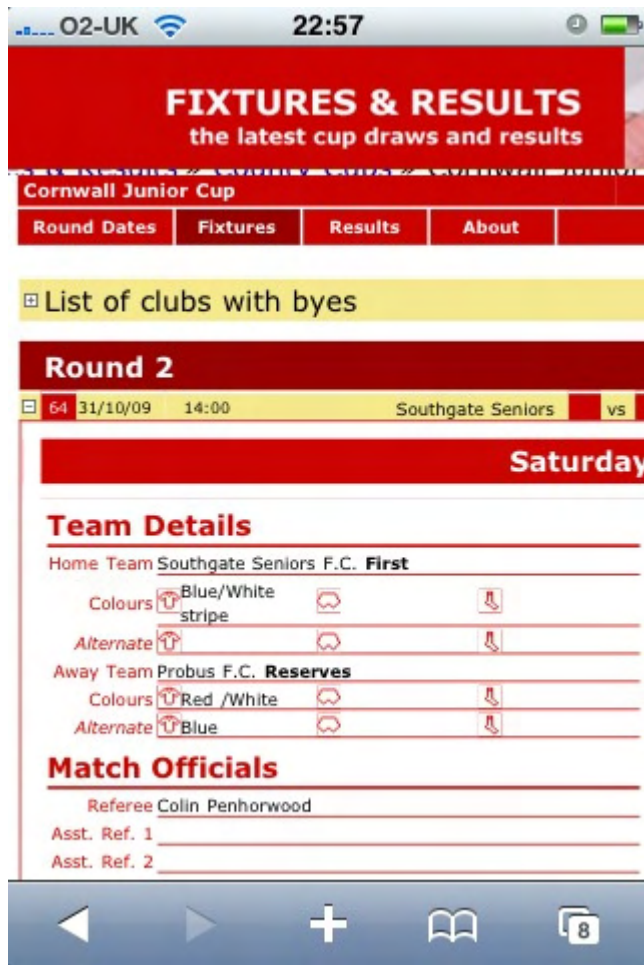

League websites can be found by clicking the word Leagues on the left hand menu of the county cups pages.

Full – Time Websites

Cornwall Combination League   Duchy League   Falmouth Helston

Mining Division   Cornwall Under 18 League   Cornwall Girls League

Referees

Choose the Refs heading in the middle of the page.