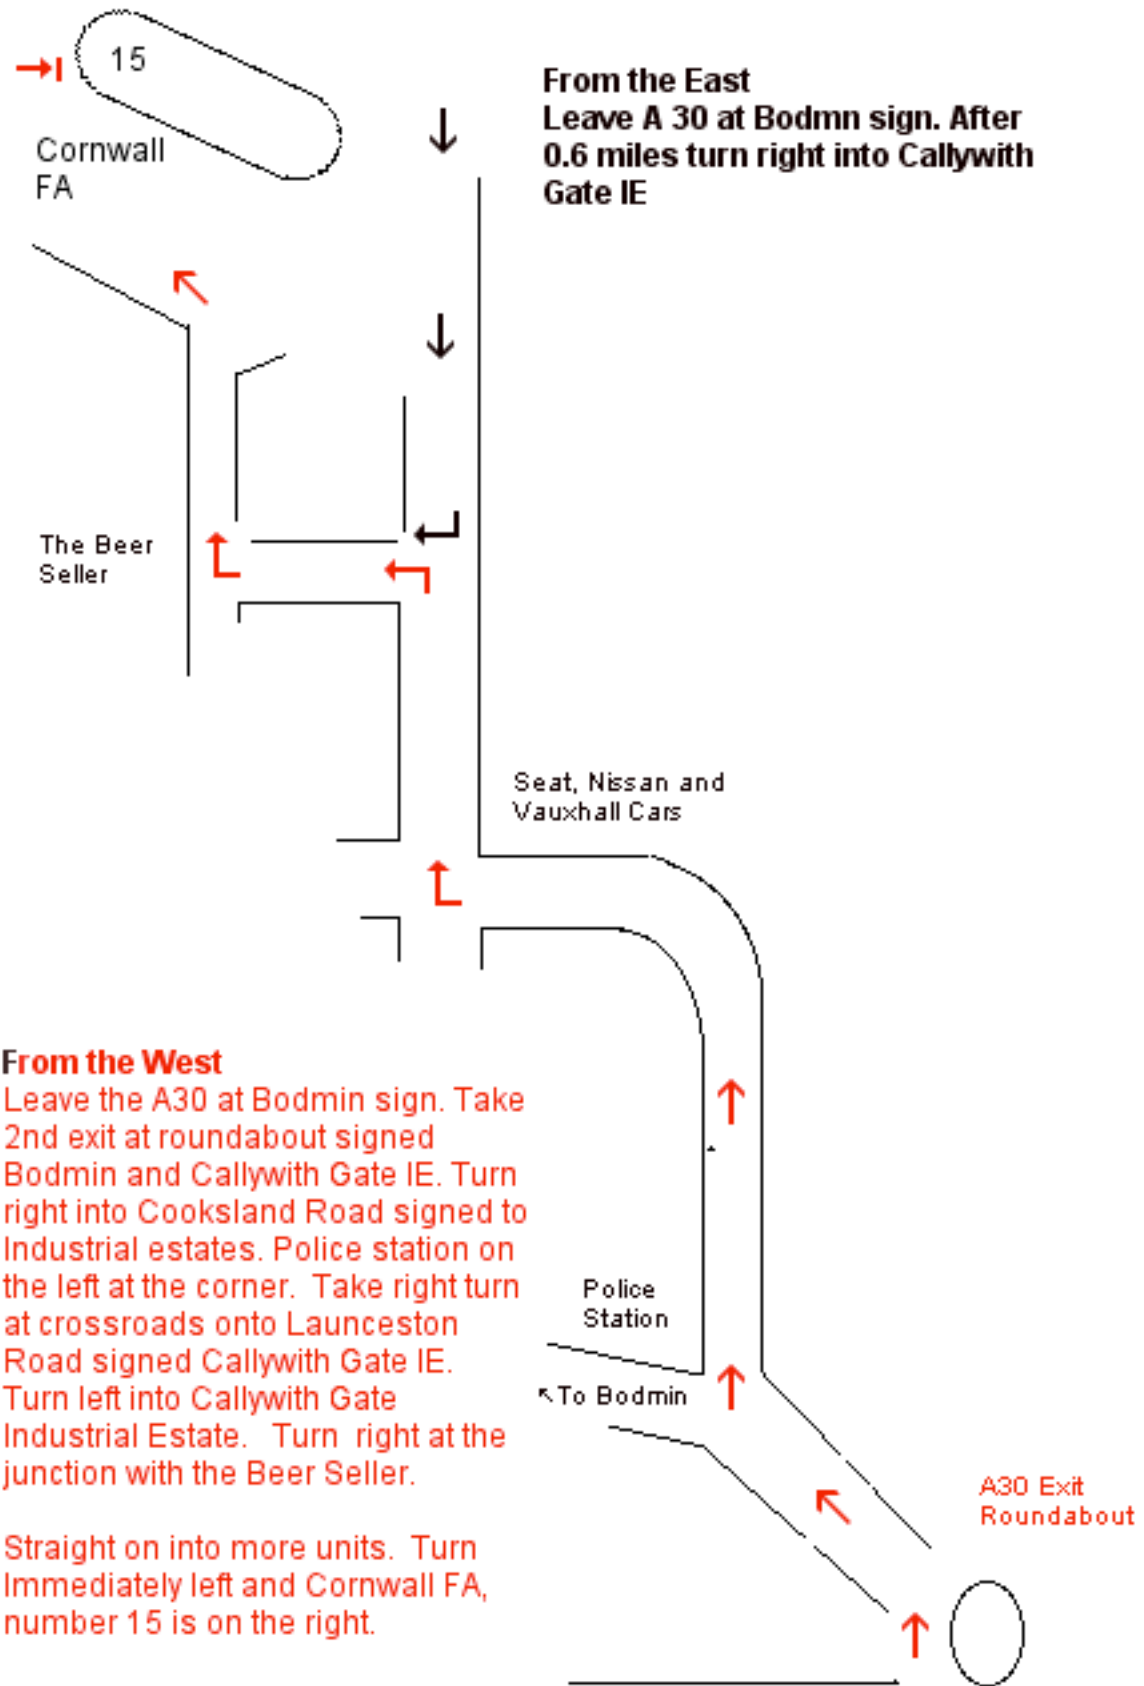

Cornwall FA Kernow House, 15 Callywith Gate, Launceston Road,
Bodmin PL31 2RQ 01208 269010.

From the East
Leave A 30 at Bodmn sign. After
0.6 miles turn right into Callywith
Gate IE

From the West
Leave the A30 at Bodmin sign. Take
2nd exit at roundabout signed
Bodmin and Callywith Gate IE. Turn
right into Cooksland Road signed to
Industrial estates. Police station on
the left at the corner. Take right turn
at crossroads onto Launceston
Road signed Callywith Gate IE.
Turn left into Callywith Gate
Industrial Estate. Turn right at the
junction with the Beer Seller.

Straight on into more units. Turn
Immediately left and Cornwall FA,
number 15 is on the right.